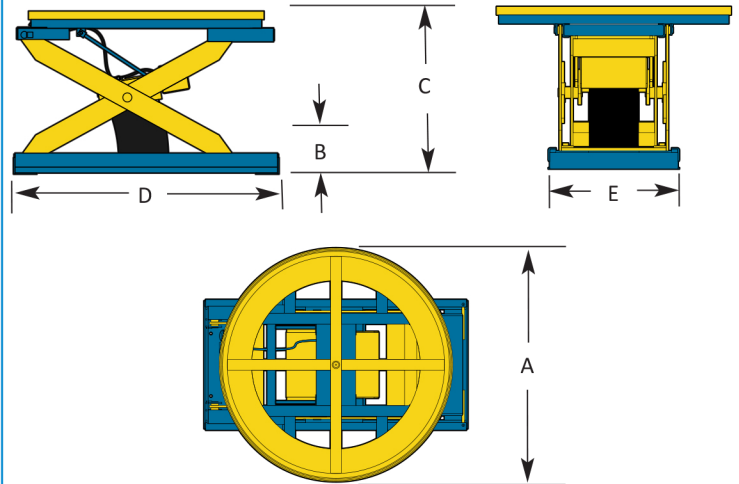

Standard Features

- Self leveling design automatically keeps the top of the load at a convenient working height
- Rotator ring with integral finger guard eliminates reaching and stretching
- Captive air operation eliminates mechanical springs
- Secured ball bearing center pivot of the 43" diameter rotator ring provides smooth, even rotation
- Pressure relief valve prevents excess pressure build-up
- Integral maintenance bars
- Surfaces are phosphatized and powder coated with a high quality polyester for a lasting, durable finish
- Rollers are entrapped in the base frame and platform for added stability
- EZ Loaders arrive at your facility fully assembled - just add air!
- Easily transported with a fork truck
- The EZ Loader is CE marked under the Machinery Directive (2006/42/EC)

Manifold with Combo Tank Valve, Purge Valve and Pressure Gauge

Hinged Maintenance Bars

Pneumatic System Reservoir

DISTRIBUTED BY:

EZ X Loader Specifications

(A) Rotator Ring Diameter = 43.0 inches (1092 mm)

(B) Lowered Height = 9.8 inches (249 mm)

(C) Raised Height = 29.8 inches (757 mm)

(D) Base Frame Length = 48.5 inches (1232 mm)

(E) Base Frame Width = 24.0 inches (610 mm)

Minimum Self Leveling Capacity = 400 lbs (113 kgs)

Maximum Self Leveling Capacity = 2600 lbs (1588 kgs)

Maximum Load Capacity = 4000 lbs (1814 kgs)

Travel = 20.0 inches (508 mm)

EZ X Loader Accessories

EZ-ABS	Accordion bellows skirting with frame
EZ-SRT	Solid 43" diameter round top
EZ-4444	Oversize rectangular rotating platform (44"x44")
EZ-4448	Oversize rectangular rotating platform (44"x48")
EZ-4848	Oversize rectangular rotating platform (48"x48")