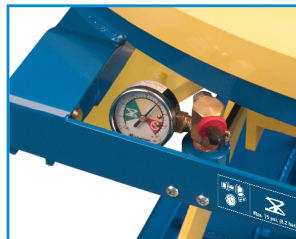

Bishamon[®]

EZ X LOADER

*Bishamon's New Economy
Automatic Pallet Positioner*

Experience Industry's
"Best Engineered"
Ergonomic Equipment

Learn More at: bishamon.com

Working Harder To Make Your Job Easier

EZ X LOADER

Standard Features

- Self leveling design automatically keeps the top of the load at a convenient working height
- Rotator ring with integral finger guard eliminates reaching and stretching
- Captive air operation eliminates mechanical springs
- Secured ball bearing center pivot of the 43" diameter rotator ring provides smooth, even rotation
- Pressure relief valve prevents excess pressure build-up
- Integral maintenance bars
- Surfaces are phosphatized and powder coated with a high quality polyester for a lasting, durable finish
- Rollers are entrapped in the base frame and platform for added stability
- EZ Loaders arrive at your facility fully assembled - just add air!
- Easily transported with a fork truck
- The EZ Loader is CE marked under the Machinery Directive (2006/42/EC)

Manifold with Combo Tank Valve, Purge Valve and Pressure Gauge

Hinged Maintenance Bars

Pneumatic System Reservoir

DISTRIBUTED BY:

EZ X Loader Specifications

(A) Rotator Ring Diameter = 43.0 inches (1092 mm)

Maximum Self Leveling Capacity = 2600 lbs (1588 kgs)

Maximum Load Capacity = 4000 lbs (1814 kgs)

Travel = 20.0 inches (508 mm)

EZ X Loader Accessories

EZ-ABS	Accordion bellows skirting with frame
EZ-SRT	Solid 43" diameter round top
EZ-4444	Oversize rectangular rotating platform (44"x44")
EZ-4448	Oversize rectangular rotating platform (44"x48")
EZ-4848	Oversize rectangular rotating platform (48"x48")